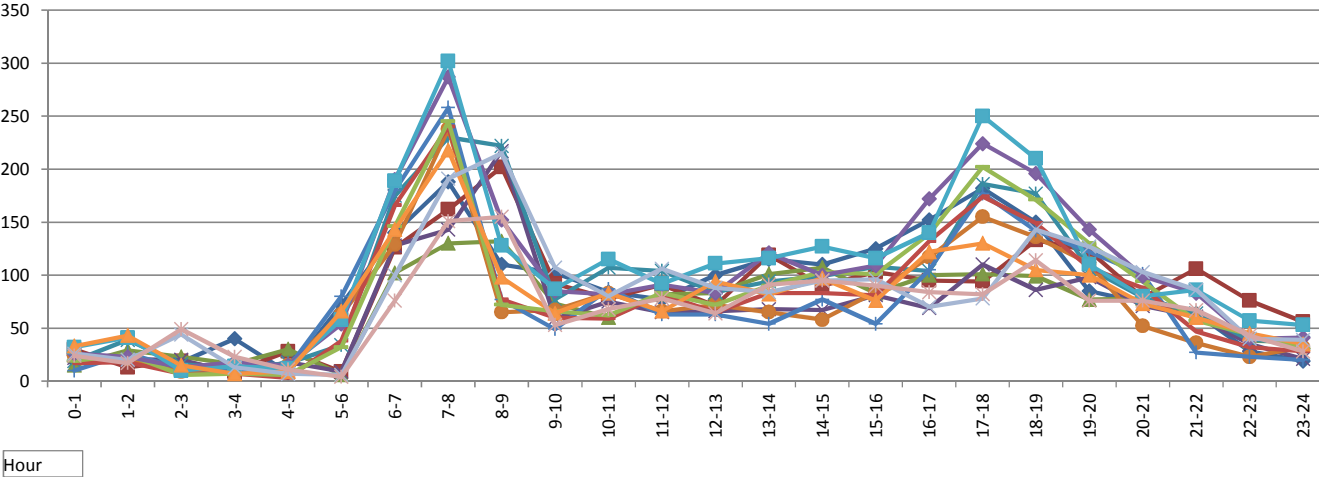

Average Speed, by Hour (starting at Midnight)

- Month
- January
- February
- March
- April
- May
- June
- July
- August17
- September17
- October17
- November17
- December17
- January18
- February18

Sum of Week Count

Monthly Car Counts

- Month
- August
- September
- October
- November
- December
- January
- February
- March
- April
- May
- June
- July
- August17
- September17
- October17
- November17
- December17
- January18
- Februaru18

Totals by Speed

Sum of Over?

Count of Speeders (>=35mph), by Hour

- Month
- October
- November
- December
- February
- March
- April
- May
- June
- July
- August17
- September17
- October17
- November17
- December17