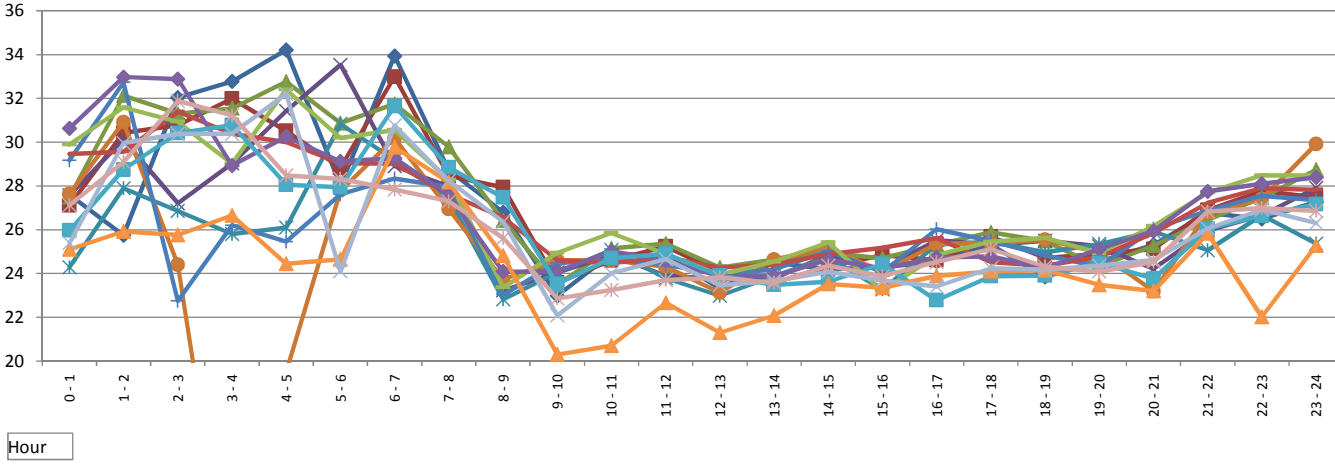

Sum of Week Count

Monthly Car Count, By Hour

- Month
- January
- February
- March
- April
- May
- June
- July
- August17
- September17
- October17
- November17
- December17
- January18
- Februaru18

Average of Week Avg

Average Speed, by Hour (starting at Midnight)

- Month
- January
- February
- March
- April
- May
- June
- July
- August17
- September17
- October17
- November17
- December17
- January18
- February18

Sum of Week Count

Monthly Car Counts

- Month
- August
- September
- October
- November
- December
- January
- February
- March
- April
- May
- June
- July
- August17
- September17
- October17
- November17
- December17
- January18
- Februaru18