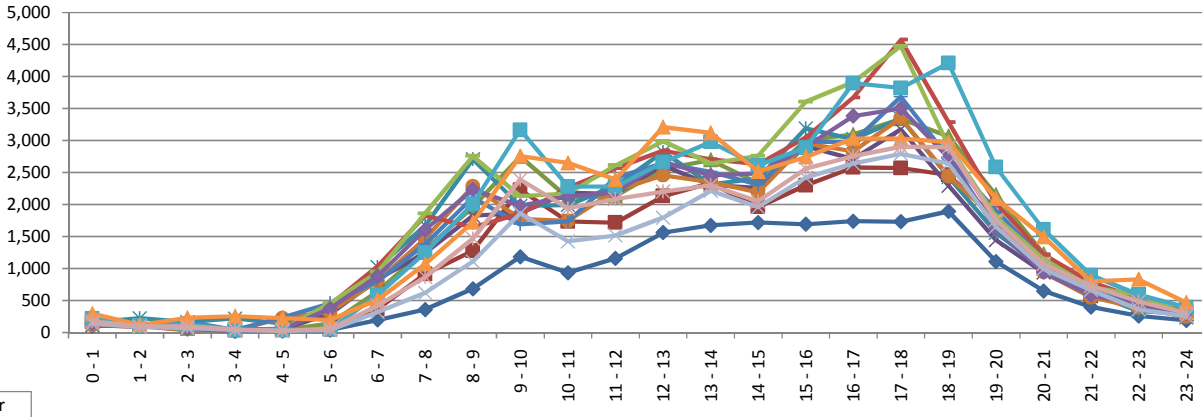

Sum of Week Count

Monthly Car Count, By Hour

- Month
- January
- February
- March
- April
- May
- June
- July
- August17
- September17
- October17
- November17
- December17
- January18
- Februaru18

Average of Week Avg

Average Speed, by Hour (starting at Midnight)

- Month
- January
- February
- March
- April
- May
- June
- July
- August17
- September17
- October17
- November17
- December17
- January18
- February18

Sum of Week Count

Monthly Car Counts

- Month
- August
- September
- October
- November
- December
- January
- February
- March
- April
- May
- June
- July
- August17
- September17
- October17
- November17
- December17
- January18
- Februaru18