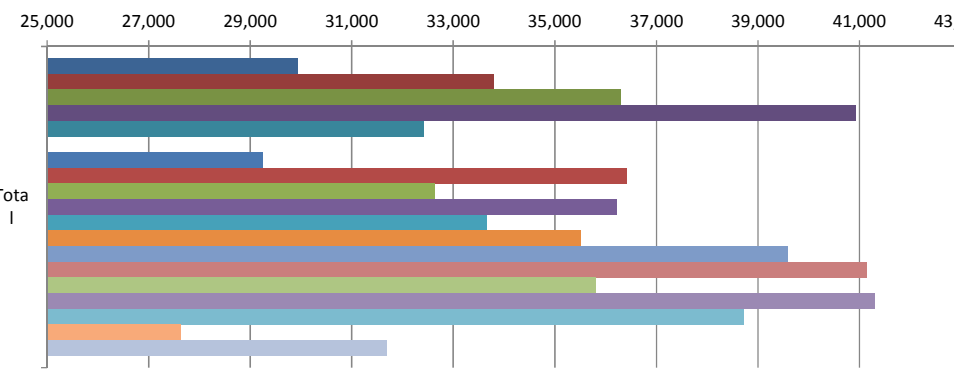

Sum of Week Count

Monthly Car Count, By Hour

- Month
- January
- February
- March
- April
- May
- June
- July
- August17
- September17
- October17
- November17
- December17
- January18
- Februaru18

Average of Week Avg

Average Speed, by Hour (starting at Midnight)

- Month
- January
- February
- March
- April
- May
- June
- July
- August17
- September17
- October17
- November17
- December17
- January18
- February18

Sum of Week Count

Monthly Car Counts

- Month
- August
- September
- October
- November
- December
- January
- February
- March
- April
- May
- June
- July
- August17
- September17
- October17
- November17
- December17
- January18
- Februaru18